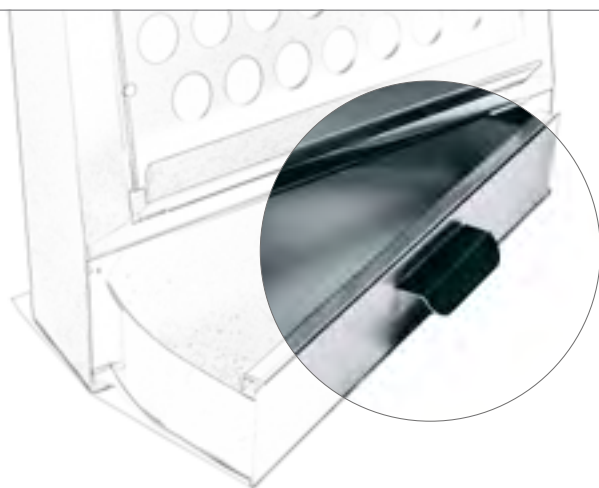

Carpet Agitator

MEASURES

LENGTH	560 mm
WIDHT	300 mm
HEIGHT	1160 mm
WEIGHT	27 kg

- Housing completely from stainless steel
- Robust design
- Removable tray

CAR MAT Carpet Holder & Agitator

MEASURES

LENGTH	580 mm
WIDHT	180 mm
HEIGHT	1030 mm
WEIGHT	19 kg

- 2 in 1 function, Car Mat holder + Car Mat Agitator
- Housing completely from 3mm stainless steel
- Robust design

Periphery

Periphery